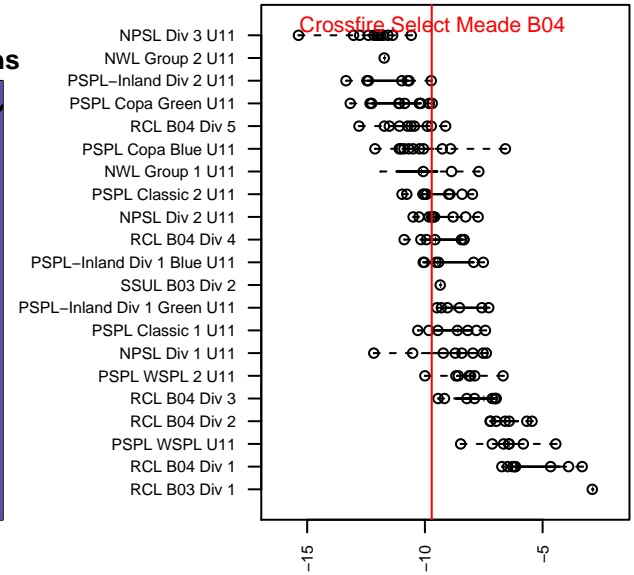

**attack and defense rating
relative to others at age
and all opponents in last 13 months**