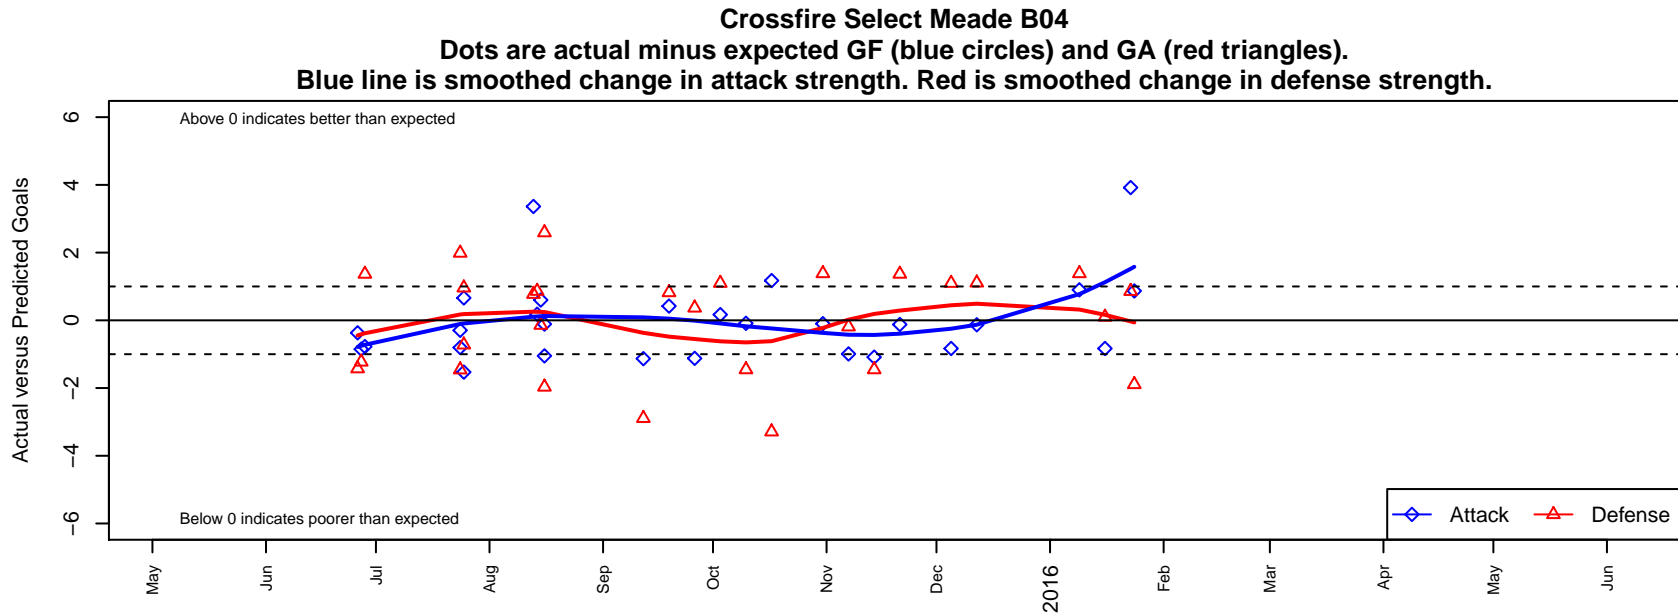

**attack and defense variance (black dot)
relative to other teams
and top 10 in region**

**attack and defense rating
relative to others at age
and all opponents in last 13 months**

Crossfire Select Meade B04

Crossfire Select SC
Redmond, WA
B04 total strength=279
attack=0.19 defense=0.14
fall league = NPSL Div 2 U11

alt names used:
CROSSFIRE SELECT B04 U11 MEADE ()
Crossfire Select B04 Meade
Crossfire Select B04 Meade
Crossfire Select B04 Meade
Crossfire Select B04–Black

Venues played:
2015 RVS Classic BU11
2015 Crossfire Select BU11 Silver
2015 Bigfoot Group B U11
2015 NPSL Division 2 U11
2015 Founders Cup B04